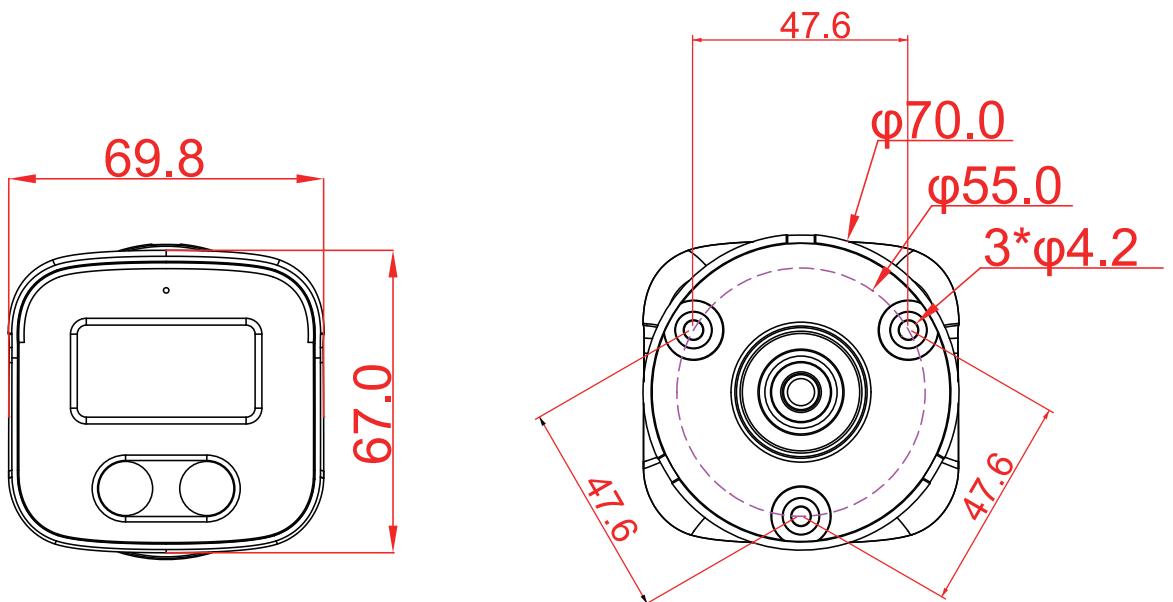

Dimensions (mm)

Optional Accessories