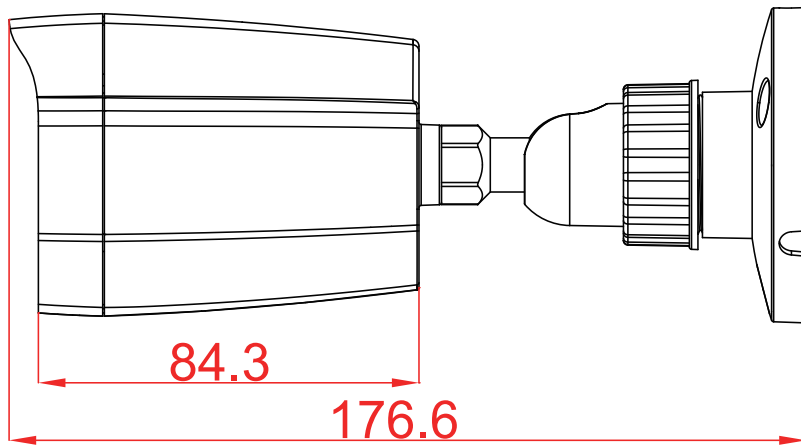

Dimensions (mm)

Optional Accessories